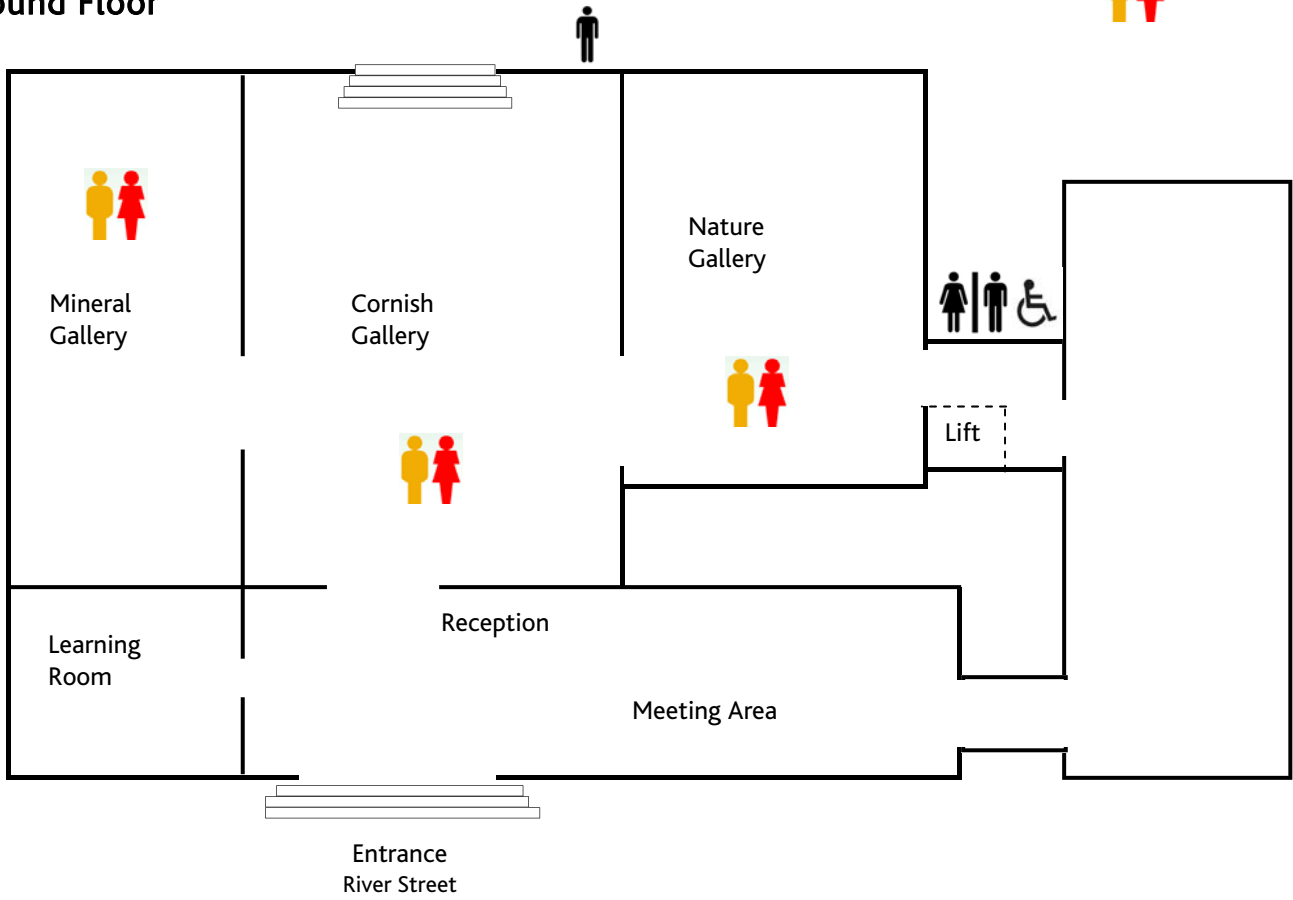

Ground Floor

First Floor

Mineral Gallery

The Rashleigh Gallery houses our internationally renowned mineral collection. The displays also include mining related artefacts and images. Explore the drawers.

Nature Gallery

The Bonython Gallery illustrates the diverse habitats of Cornish wildlife.

Family Discovery Area.

Cornish Gallery

This gallery tells the story of the archaeological and social history of Cornwall. Key objects include the Lander medicine chest and an Early Bronze Age gold lunulae.

Courtney Library and Photographic Collection

FF

One of the finest resources available anywhere for the study of Cornish history and culture.

Art Galleries

FF

The Balcony

FF

Exhibition Galleries

Temporary exhibition spaces presenting the best contemporary Cornish art and artists.

 Find university students artistic responses to our collections throughout the galleries..

GF Ground Floor

FF First Floor