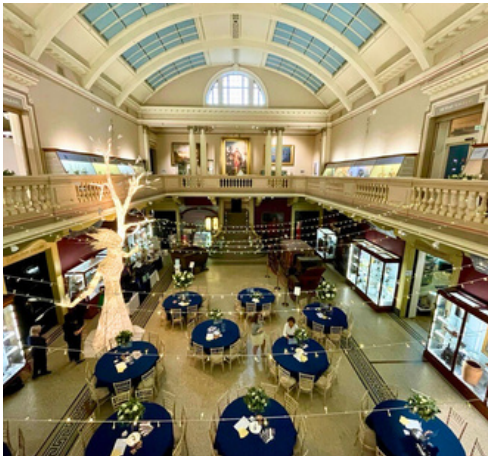

Main Gallery

At the heart of the museum is our largest event space, the grand and historic Main Gallery.

A spectacular staircase and balcony give this space the wow factor, transporting your guests to the 1800s when it was built.

If you're looking for a fully accessible and large space that can be arranged in a variety of ways, then the Main Gallery is for you.